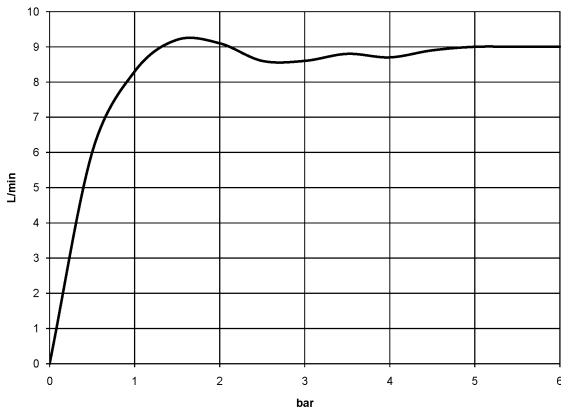

## TARA Shower pipe with shower thermostat 220 mm - Chrome

---

TARA

ST 050 302 4892

ST 050 302 4892

**Flow rate chart**

**Certificates**

Belgaqua\_22\_283\_2 WRAS\_2204013. LGA\_38737.  
7\_8.