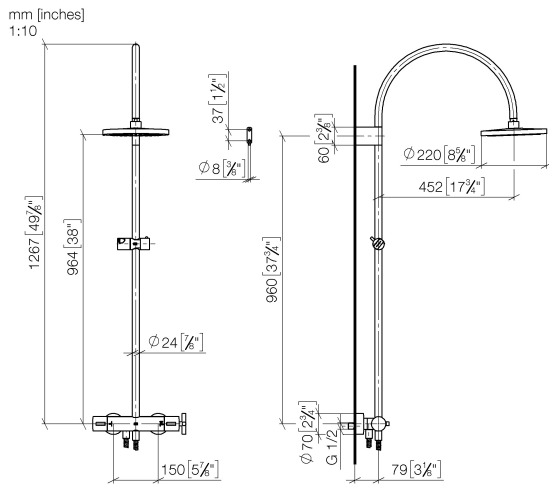

### Certificates

DVGW\_DW-  
6517DN0129.

WRAS\_2009011.

LGA\_29981.

Spare parts list

No.	Item Number	Name	Quantity used	Delivery time
1	09 23 01 039 90	sieve	1	2

ST 050 302 4892

- shower with fixed riser projection 452mm
- Rain shower: PURE RAIN, max. flow rate 7 l/min (at 3 bar)
- Function from: 6 l/min
- rain shower Ø 220 mm
- rain shower with anti-scale system
- rotary diverter with volume control and shut-off function
- slide-on rosettes Ø 70 mm
- height of fittings up to rain shower (bottom edge) 964mm
- height of fittings up to top edge of elbow 1267mm
- gauge 150 mm - 13 mm
- metal shower hose 1750mm with integrated anti-twist protection
- 1/2" connection
- slide bar
- Pipe diameter 23.5 mm

**Required miscellaneous**

	<b>Hand shower - Chrome</b>	28 018 979-00
--	-----------------------------	---------------

## TARA Shower pipe with shower thermostat 220 mm - Chrome

---

TARA

ST 050 302 4892

ST 050 302 4892

**Flow rate chart**

**Certificates**

Belgaqua\_22\_283\_2 WRAS\_2204013. LGA\_38737.  
7\_8.

ST 050 302 4892

Spare parts list

No.	Item Number	Name	Quantity used	Delivery time
1	90 12 05 092 20-00	shower	1	10
2	04 28 22 346 00-00	pipe	1	10
3	09 14 10 008 90	seal	1	2
4	90 17 11 150 00-00	holder	1	10
5	28 322 970-00	Metal shower hose 1/2" x 3/8" x 1750 mm - Chrome	1	2
6	12 570 970-00	Slide unit - Chrome	1	10
7	90 28 22 349 00-00	pipe	1	10
8	04 17 01 250 00-00	connection	1	10
9	90 17 33 015 00-00	handle	1	10
10	90 14 20 026 00 90	seal	1	2
11	90 17 33 021 00-00	handle	1	10