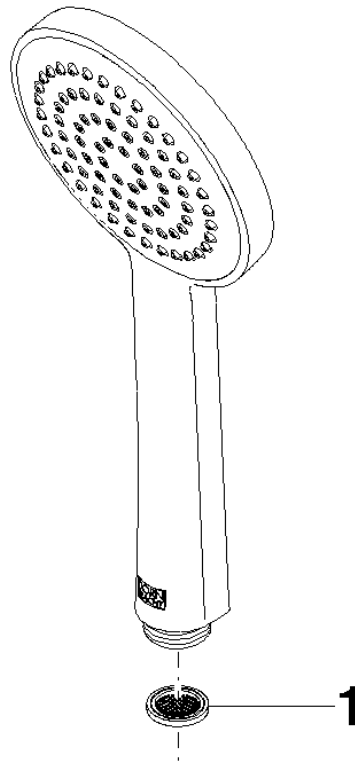

ST 050 302 4892

- shower with fixed riser projection 452mm
- Rain shower: PURE RAIN, max. flow rate 7 l/min (at 3 bar)
- Function from: 6 l/min
- rain shower Ø 220 mm
- rain shower with anti-scale system
- Hand shower: COMPACT RAIN, max. flow rate 15 l/min (at 3 bar)
- rotary diverter with volume control and shut-off function
- slide-on rosettes Ø 70 mm
- height of fittings up to rain shower (bottom edge) 964mm
- height of fittings up to top edge of elbow 1267mm
- gauge 150 mm - 13 mm
- metal shower hose 1750mm with integrated anti-twist protection
- 1/2" connection
- slide bar
- Pipe diameter 23.5 mm

## TARA Shower pipe with shower thermostat 220 mm - Chrome

---

TARA

ST 050 302 4892

ST 050 302 4892

mm [inches]

### Flow rate chart

### Certificates

DVGW\_DW-  
6517DN0129.

WRAS\_2009011.

LGA\_29981.

Spare parts list

No.	Item Number	Name	Quantity used	Delivery time
1	09 23 01 039 90	sieve	1	2

ST 050 302 4892

- shower with fixed riser projection 452mm
- Rain shower: PURE RAIN, max. flow rate 7 l/min (at 3 bar)
- Function from: 6 l/min
- rain shower Ø 220 mm
- rain shower with anti-scale system
- rotary diverter with volume control and shut-off function
- slide-on rosettes Ø 70 mm
- height of fittings up to rain shower (bottom edge) 964mm
- height of fittings up to top edge of elbow 1267mm
- gauge 150 mm - 13 mm
- metal shower hose 1750mm with integrated anti-twist protection
- 1/2" connection
- slide bar
- Pipe diameter 23.5 mm