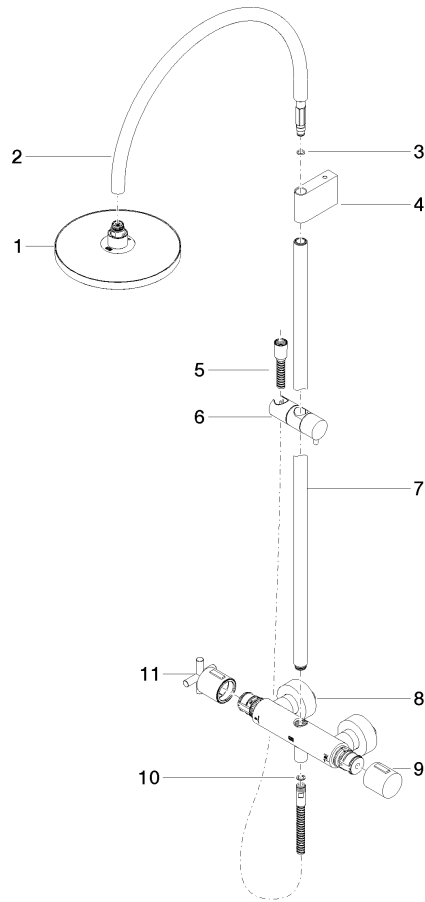

### Certificates

DVGW\_DW-  
6517DN0129.

WRAS\_2009011.

LGA\_29981.

Spare parts list

No.	Item Number	Name	Quantity used	Delivery time
1	09 23 01 039 90	sieve	1	2

ST 050 302 4892

- shower with fixed riser projection 452mm
- Rain shower: PURE RAIN, max. flow rate 7 l/min (at 3 bar)
- Function from: 6 l/min
- rain shower Ø 220 mm
- rain shower with anti-scale system
- rotary diverter with volume control and shut-off function
- slide-on rosettes Ø 70 mm
- height of fittings up to rain shower (bottom edge) 964mm
- height of fittings up to top edge of elbow 1267mm
- gauge 150 mm - 13 mm
- metal shower hose 1750mm with integrated anti-twist protection
- 1/2" connection
- slide bar
- Pipe diameter 23.5 mm

## TARA Shower pipe with shower thermostat 220 mm - Chrome

---

TARA

ST 050 302 4892

ST 050 302 4892

**Flow rate chart**

**Certificates**

Belgaqua\_22\_283\_2 WRAS\_2204013. LGA\_38737.  
7\_8.

ST 050 302 4892

Spare parts list

No.	Item Number	Name	Quantity used	Delivery time
1	90 12 05 092 20-00	shower	1	10
2	04 28 22 346 00-00	pipe	1	10
3	09 14 10 008 90	seal	1	2
4	90 17 11 150 00-00	holder	1	10
5	28 322 970-00	Metal shower hose 1/2" x 3/8" x 1750 mm - Chrome	1	2
6	12 570 970-00	Slide unit - Chrome	1	10
7	90 28 22 349 00-00	pipe	1	10
8	04 17 01 250 00-00	connection	1	10
9	90 17 33 015 00-00	handle	1	10
10	90 14 20 026 00 90	seal	1	2
11	90 17 33 021 00-00	handle	1	10