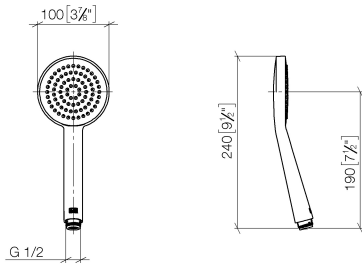

ST 050 302 4892

- shower with fixed riser projection 452mm
- Rain shower: PURE RAIN, max. flow rate 7 l/min (at 3 bar)
- Function from: 6 l/min
- rain shower Ø 220 mm
- rain shower with anti-scale system
- Hand shower: COMPACT RAIN, max. flow rate 15 l/min (at 3 bar)
- rotary diverter with volume control and shut-off function
- slide-on rosettes Ø 70 mm
- height of fittings up to rain shower (bottom edge) 964mm
- height of fittings up to top edge of elbow 1267mm
- gauge 150 mm - 13 mm
- metal shower hose 1750mm with integrated anti-twist protection
- 1/2" connection
- slide bar
- Pipe diameter 23.5 mm

## TARA Shower pipe with shower thermostat 220 mm - Chrome

---

TARA

ST 050 302 4892

## TARA Shower pipe with shower thermostat 220 mm - Chrome

---

TARA

ST 050 302 4892

ST 050 302 4892

mm [inches]

### Certificates

DVGW\_DW-  
6517DN0129.

WRAS\_2009011.

LGA\_29981.

Spare parts list

No.	Item Number	Name	Quantity used	Delivery time
1	09 23 01 039 90	sieve	1	2

ST 050 302 4892

- shower with fixed riser projection 452mm
- Rain shower: PURE RAIN, max. flow rate 7 l/min (at 3 bar)
- Function from: 6 l/min
- rain shower Ø 220 mm
- rain shower with anti-scale system
- rotary diverter with volume control and shut-off function
- slide-on rosettes Ø 70 mm
- height of fittings up to rain shower (bottom edge) 964mm
- height of fittings up to top edge of elbow 1267mm
- gauge 150 mm - 13 mm
- metal shower hose 1750mm with integrated anti-twist protection
- 1/2" connection
- slide bar
- Pipe diameter 23.5 mm